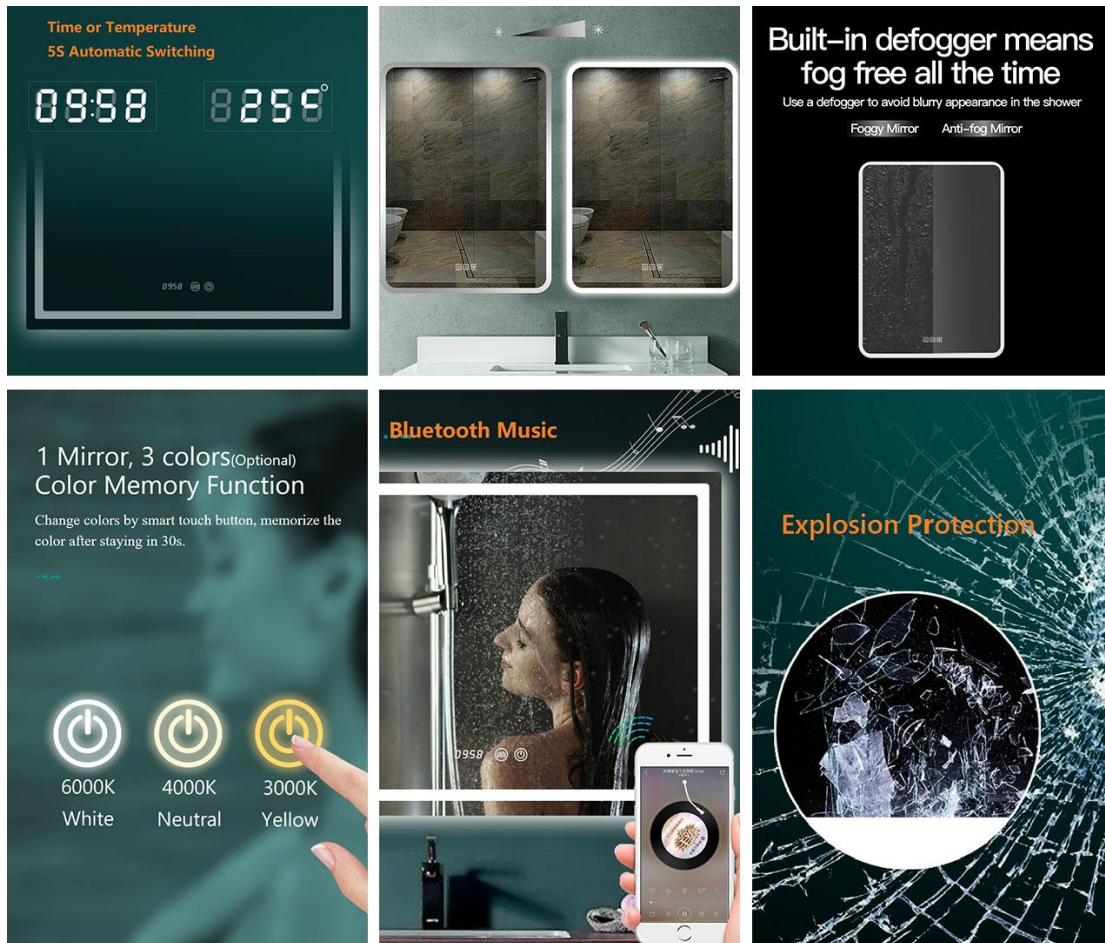

Product Feature And Application

This Classic Design is desirable and handy, **Rectangle LED Bathroom Mirror with Acrylic Edge Around** which has **polished edges around** will highlight your bathroom decoration, increase grade and efficiency.

Feature:

- ❖ Polished edges around
- ❖ Touch sensor with the function of On/Off

- ❖ 5mm environmental silver mirror, copper free and lead free
- ❖ Special anti-corrosion mirror treatment
- ❖ Fingerprint-free for mirror frosted area
- ❖ Rust resistant white powder coated alu base
- ❖ High brightness and homogeneous lighting
- ❖ High output SMD 2835 LEDs, Energy saving and long life of 30000 hours
- ❖ High Color Rendering Index (CRI>80), ideal for makeup application
- ❖ Built-in electronic LED driver CE / UL certificated
- ❖ IP44 waterproof
- ❖ Easy-hanging installation, and easy for maintenance
- ❖ CE RoHS certificated
- ❖ The size of **Rectangle LED Bathroom Mirror with Acrylic Edge Around** can be custom-made

Rectangle LED Bathroom Mirror with Acrylic Edge Around can be customized as you **NEED:**

Optional Functions:

- ❖ Dimming
- ❖ Anti-fogging sensor
- ❖ Explosion proof
- ❖ Three Color Temperature Changing

- ❖ Digital Clock, Temperature Display
- ❖ Bluetooth speakers--Enjoying Music when Bathing

Product Details

To build a dream bathroom with LED Lighted Mirror, **Rectangle LED Bathroom Mirror with Acrylic Edge Around** offer inbuilt defogger, On/Off Touch switch, with LED lights.