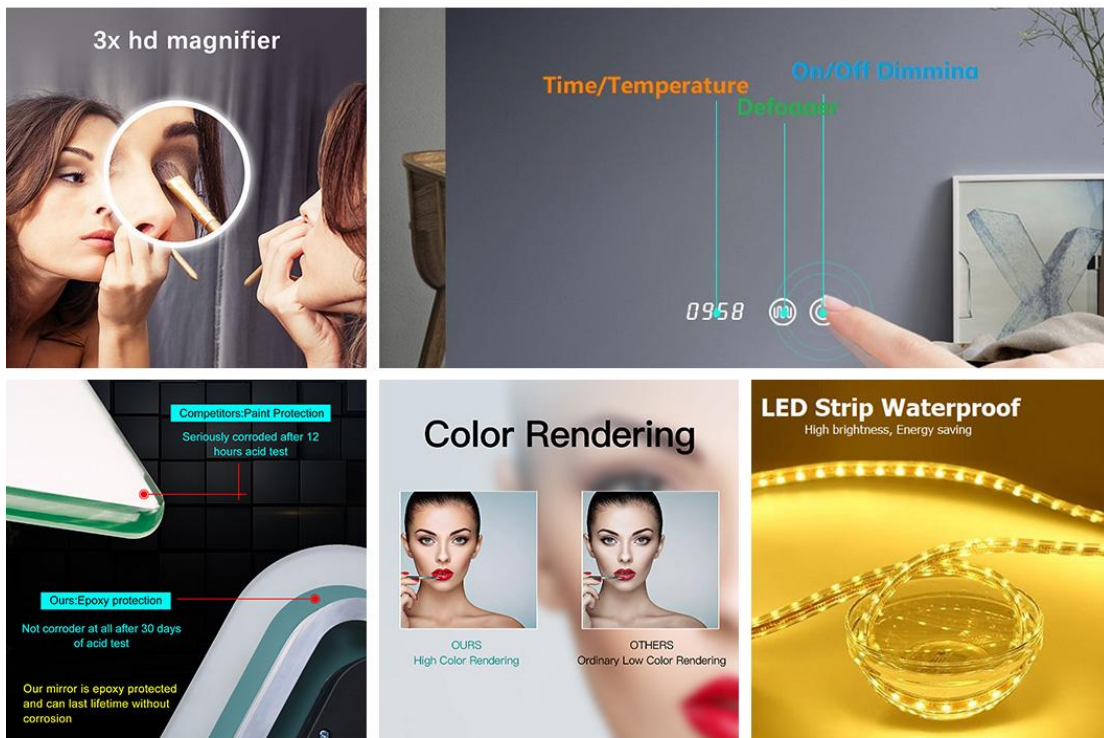

- ❖ 5mm environmental silver mirror, copper free and lead free
- ❖ Special anti-corrosion mirror treatment
- ❖ Fingerprint-free for mirror frosted area
- ❖ Rust resistant white powder coated alu base
- ❖ High brightness and homogeneous lighting
- ❖ High output SMD 2835 LEDs, Energy saving and long life of 30000 hours
- ❖ High Color Rendering Index (CRI>80), ideal for makeup application
- ❖ Built-in electronic LED driver CE / UL certificated
- ❖ IP44 waterproof
- ❖ Easy-hanging installation, and easy for maintenance
- ❖ CE RoHS certificated
- ❖ The size of **Rectangle LED Bathroom Mirror with Acrylic Edge Around** can be custom-made