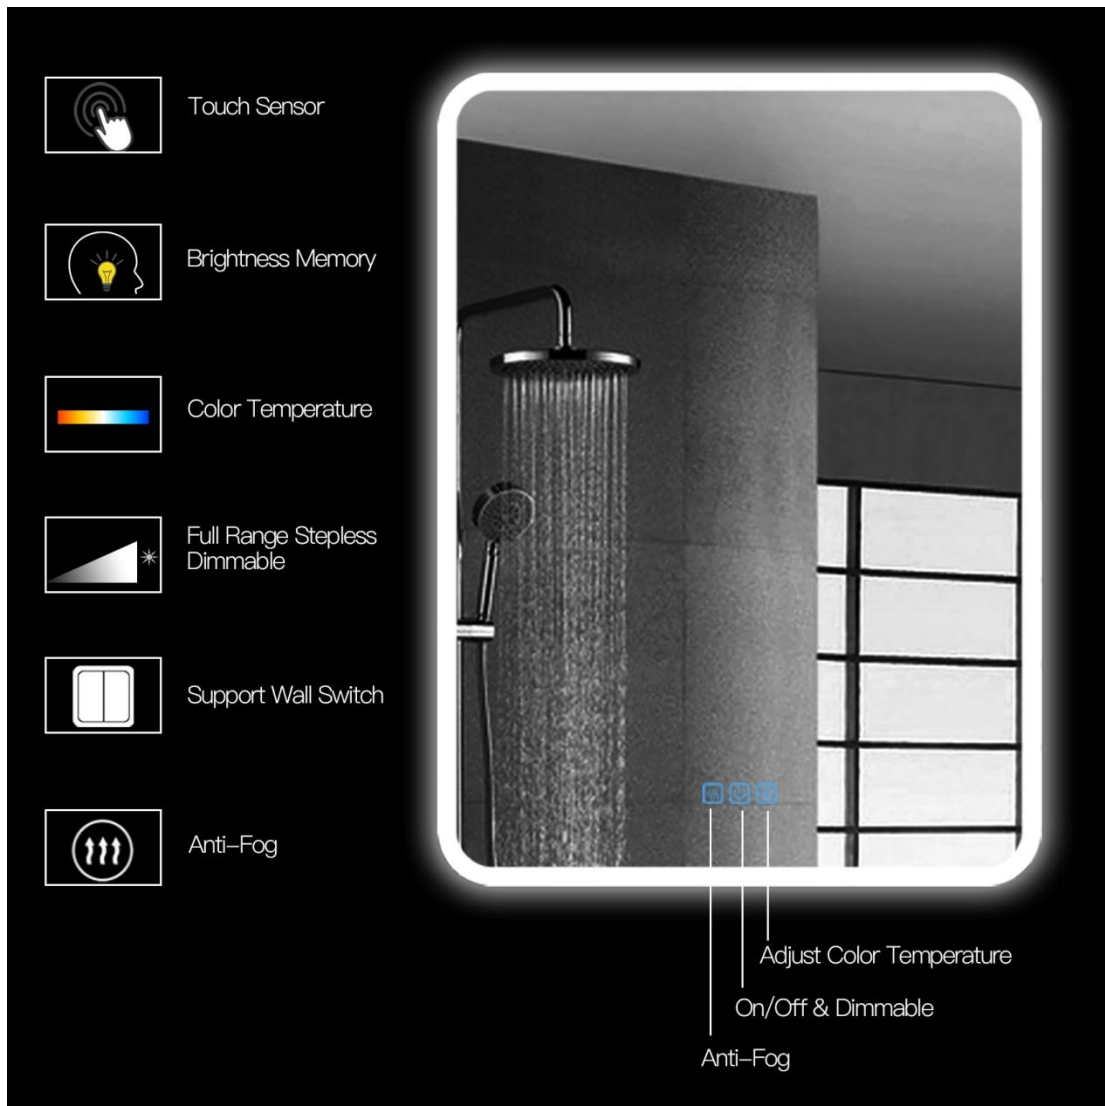

Product Feature And Application

This Classic Design is desirable and handy, **Rectangle LED Bathroom Mirror with Acrylic Edge Around** which has **polished edges around** will highlight your bathroom decoration, increase grade and efficiency.

- ❖ Digital Clock, Temperature Display
- ❖ Bluetooth speakers--Enjoying Music when Bathing

Product Details

To build a dream bathroom with LED Lighted Mirror, **Rectangle LED Bathroom Mirror with Acrylic Edge Around** offer inbuilt defogger, On/Off Touch switch, with LED lights.

Name: **Rectangle LED Bathroom Mirror with Acrylic Edge Around**

Size: Φ 800*600mm, Φ 900*700mm, Φ 1200*900mm, (or Customizable size)

Optional Functions: Touch switch, Defogger, Bluetooth, Time., etc.

Mirror: 5mm copper-free silver mirror, frameless.

Led Stripe: UL certified waterproof LED stripe

Color Temp.: 3000K/4000K/6000K

Shape: Rectangle/Round/Circle, or customized

Product Qualification

Every piece of **Rectangle LED Bathroom Mirror with Acrylic Edge Around** tested and checked by QC team. Only qualified **Rectangle LED Bathroom Mirror with Acrylic Edge Around** can be shipped.